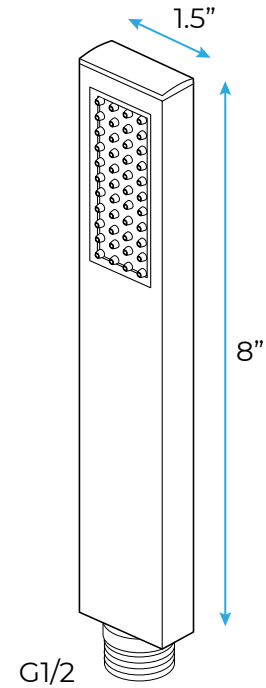

Shower Panel /Hose Material: 304 Stainless Steel

Showerheads Install: Embedded Ceiling Mounted

Concealed Mixer Install: Wall-Mounted

Water Flow:

Mist: 9L/M; Rain: 15L/M; Waterfall: 15L/M; Bubble: 15L/M

Shower Accessories Material: Brass

LED Light: Need to Connect Power

Shower Hose Length: 1.5M

AC: 90-265V 50/60Hz

All dimensions and specifications are nominal and may vary. Use actual products for accuracy in critical situations.

Shower Mixer

Hand Shower

Flow Rate: 2.0 GPM / 7.6 LPM

Shower Mixer Connections

Thread Interface Size: G 1/2 Inch
 Installation Type: Wall Mounted
 Material: Brass
 Flow Rate: 1.5 GPM / 5.7 LPM (each Bodyspray)

Body Jet