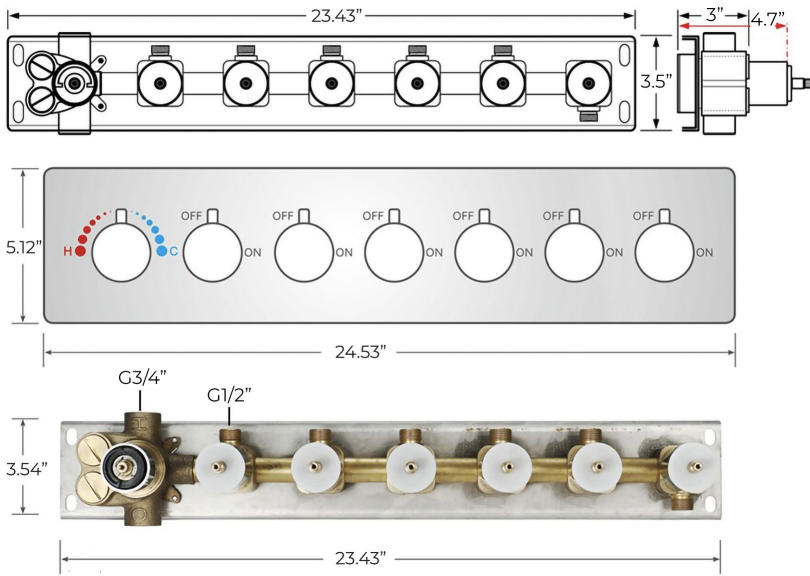

MATTE BLACK THERMOSTATIC LED WATERFALL RAINFALL MIST WATER COLUMN SHOWER SYSTEM WITH HANDHELD SHOWER AND JETTED BODY SPRAYS SPECIFICATIONS

Shower Head

Shower Head Functions: Rainfall, Waterfall, Bubble, Mist

Shower Panel /Hose Material: 304 Stainless Steel

Showerheads Install: Embedded Ceiling Mounted

Concealed Mixer Install: Wall-Mounted

Water Flow:

Mist: 9L/M; Rain: 15L/M; Waterfall: 15L/M; Bubble: 15L/M

Shower Accessories Material: Brass

LED Light: Need to Connect Power

Shower Hose Length: 1.5M

AC: 90-265V 50/60Hz

All dimensions and specifications are nominal and may vary. Use actual products for accuracy in critical situations.

Shower Mixer

Hand Shower

Flow Rate: 2.0 GPM / 7.6 LPM

Shower Mixer Connections

Thread Interface Size: G 1/2 Inch
 Installation Type: Wall Mounted
 Material: Brass
 Flow Rate: 1.5 GPM / 5.7 LPM (each Bodyspray)

Body Jet