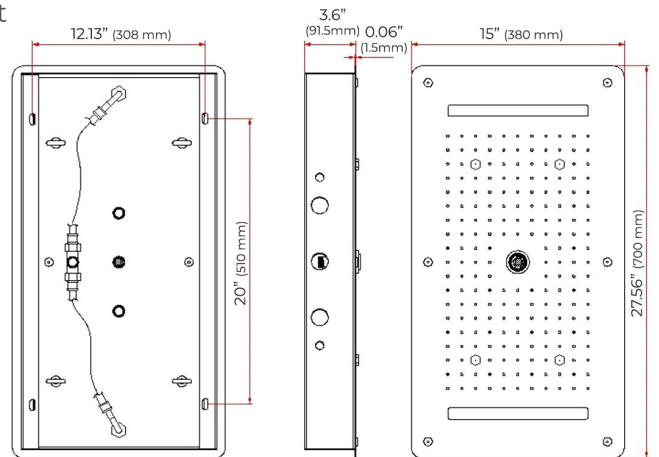

MATTE BLACK THERMOSTATIC LED WATERFALL RAINFALL MIST WATER COLUMN SHOWER SYSTEM WITH HANDHELD SHOWER AND JETTED BODY SPRAYS SPECIFICATIONS

Shower Head

Shower Head Functions: Rainfall, Waterfall, Bubble, Mist

Shower Panel /Hose Material: 304 Stainless Steel

Showerheads Install: Embedded Ceiling Mounted

Concealed Mixer Install: Wall-Mounted

Water Flow:

Mist: 9L/M; Rain: 15L/M; Waterfall: 15L/M; Bubble: 15L/M

Shower Accessories Material: Brass

LED Light: Need to Connect Power

Shower Hose Length: 1.5M

AC: 90-265V 50/60Hz

All dimensions and specifications are nominal and may vary. Use actual products for accuracy in critical situations.

Shower Mixer

Hand Shower

Flow Rate: 2.0 GPM / 7.6 LPM

Shower Mixer Connections

Thread Interface Size: G 1/2 Inch
 Installation Type: Wall Mounted
 Material: Brass
 Flow Rate: 1.5 GPM / 5.7 LPM (each Bodyspray)

Body Jet