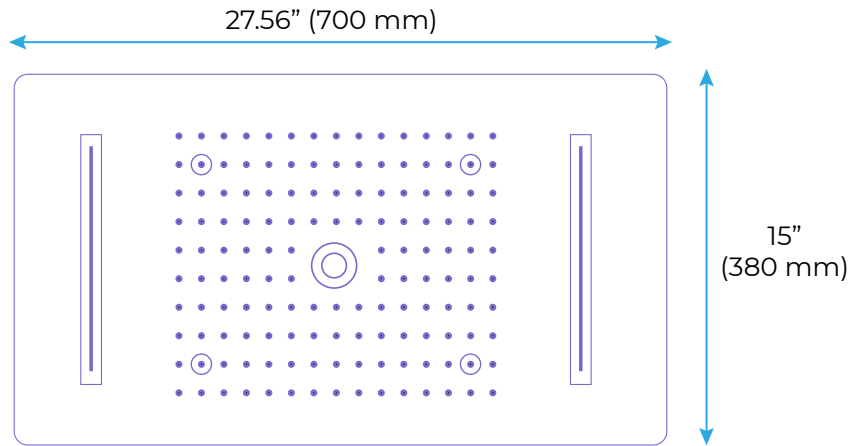

MATTE BLACK THERMOSTATIC LED WATERFALL RAINFALL MIST WATER COLUMN SHOWER SYSTEM WITH HANDHELD SHOWER AND JETTED BODY SPRAYS SPECIFICATIONS

Shower Head

Shower Head Functions: Rainfall, Waterfall, Bubble, Mist

Shower Panel /Hose Material: 304 Stainless Steel

Showerheads Install: Embedded Ceiling Mounted

Concealed Mixer Install: Wall-Mounted

Water Flow:

Mist: 9L/M; Rain: 15L/M; Waterfall: 15L/M; Bubble: 15L/M

Shower Accessories Material: Brass

LED Light: Need to Connect Power

Shower Hose Length: 1.5M

AC: 90-265V 50/60Hz

All dimensions and specifications are nominal and may vary. Use actual products for accuracy in critical situations.

Shower Mixer

Hand Shower

Flow Rate: 2.0 GPM / 7.6 LPM

Shower Mixer Connections

Thread Interface Size: G 1/2 Inch
 Installation Type: Wall Mounted
 Material: Brass
 Flow Rate: 1.5 GPM / 5.7 LPM (each Bodyspray)

Body Jet