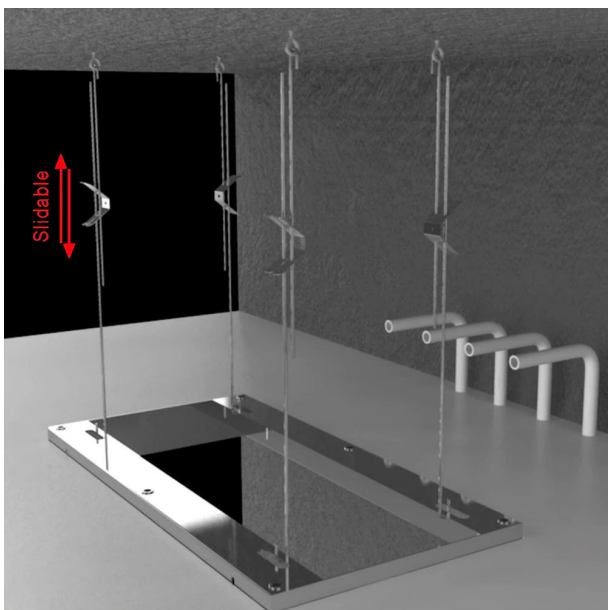

MATTE BLACK THERMOSTATIC LED WATERFALL RAINFALL MIST WATER COLUMN SHOWER SYSTEM WITH HANDHELD SHOWER AND JETTED BODY SPRAYS SPECIFICATIONS

Shower Head

Shower Head Functions: Rainfall, Waterfall, Bubble, Mist

Shower Panel /Hose Material: 304 Stainless Steel

Showerheads Install: Embedded Ceiling Mounted

Concealed Mixer Install: Wall-Mounted

Water Flow:

Mist: 9L/M; Rain: 15L/M; Waterfall: 15L/M; Bubble: 15L/M

Shower Accessories Material: Brass

LED Light: Need to Connect Power

Shower Hose Length: 1.5M

AC: 90-265V 50/60Hz

All dimensions and specifications are nominal and may vary. Use actual products for accuracy in critical situations.

Shower Mixer

Hand Shower

Flow Rate: 2.0 GPM / 7.6 LPM

Shower Mixer Connections

Thread Interface Size: G 1/2 Inch
 Installation Type: Wall Mounted
 Material: Brass
 Flow Rate: 1.5 GPM / 5.7 LPM (each Bodyspray)

Body Jet