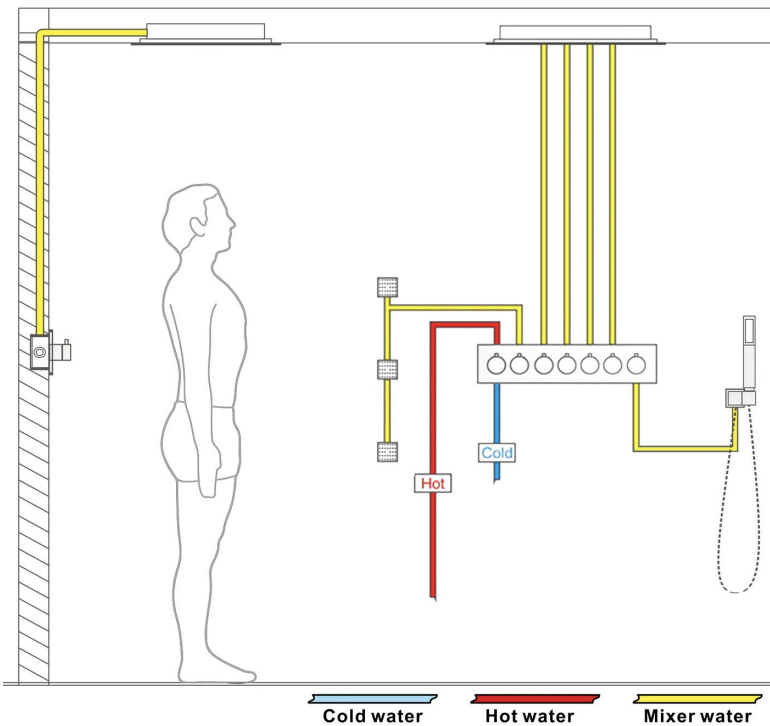

MATTE BLACK THERMOSTATIC LED WATERFALL RAINFALL MIST WATER COLUMN SHOWER SYSTEM WITH HANDHELD SHOWER AND JETTED BODY SPRAYS SPECIFICATIONS

Shower Head

Shower Head Functions: Rainfall, Waterfall, Bubble, Mist

Shower Panel /Hose Material: 304 Stainless Steel

Showerheads Install: Embedded Ceiling Mounted

Concealed Mixer Install: Wall-Mounted

Water Flow:

Mist: 9L/M; Rain: 15L/M; Waterfall: 15L/M; Bubble: 15L/M

Shower Accessories Material: Brass

LED Light: Need to Connect Power

Shower Hose Length: 1.5M

AC: 90-265V 50/60Hz

All dimensions and specifications are nominal and may vary. Use actual products for accuracy in critical situations.

Shower Mixer

Hand Shower

Flow Rate: 2.0 GPM / 7.6 LPM

Shower Mixer Connections

Thread Interface Size: G 1/2 Inch
 Installation Type: Wall Mounted
 Material: Brass
 Flow Rate: 1.5 GPM / 5.7 LPM (each Bodyspray)

Body Jet